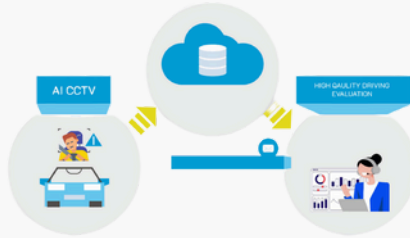

Drive with confidence with a Japanese-standard dashcam, equipped with built-in tracking and ADAS.

This cutting-edge technology is designed to monitor driving conditions and assess driver behavior.

EASY VIDEO MONITORING

- > Auto data upload for the incident/danger behaviour.
- > Remote access to SD storage.

FLEET MANAGEMENT

- > Realtime location track per 15 sec.
- > History data stored to cloud for 1 year.

REDUCE ACCIDENTS

- > Driving evaluation with objective judgement.
- > Visualize prediction, avoid possible incident/accident.

DATA OPTIMIZATION

- > Auto generates daily drive report by VMS + Cloud.