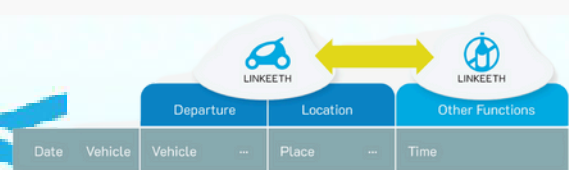

- > Auto data upload for the incident/danger behaviour.
- > Remote access to SD storage.

FLEET MANAGEMENT

- > Realtime location track per 15 sec.
- > History data stored to cloud for 1 year.

REDUCE ACCIDENTS

- > Driving evaluation with objective judgement.
- > Visualize prediction, avoid possible incident/accident.

DATA OPTIMIZATION

- > Auto generates daily drive report by VMS + Cloud.