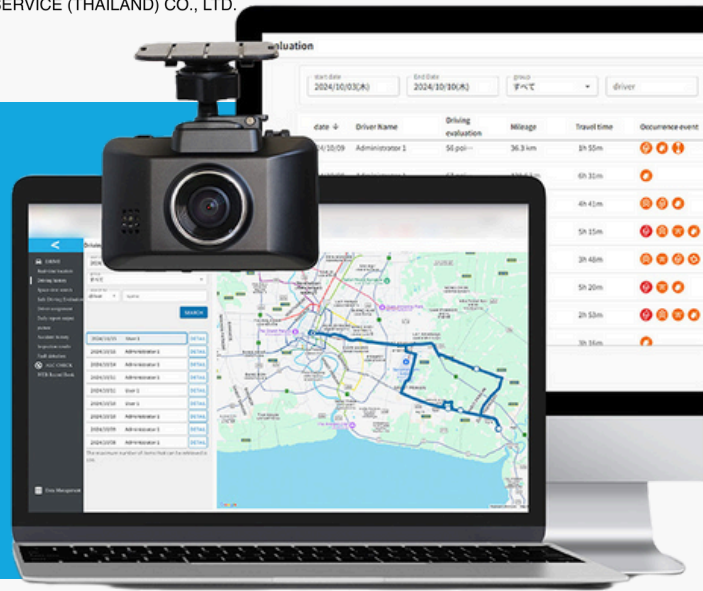

Drive with confidence with a Japanese-standard dashcam, equipped with built-in tracking and ADAS.

This cutting-edge technology is designed to monitor driving conditions and assess driver behavior.

EASY VIDEO MONITORING

- > Auto data upload for the incident/danger behaviour.
- > Remote access to SD storage.

FLEET MANAGEMENT

- > Realtime location track per 15 sec.
- > History data stored to cloud for 1 year.

REDUCE ACCIDENTS

- > Driving evaluation with objective judgement.
- > Visualize prediction, avoid possible incident/accident.

DATA OPTIMIZATION

- > Auto generates daily drive report by VMS + Cloud.