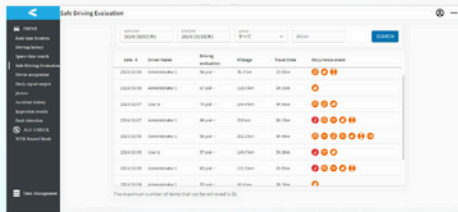

Drive with confidence with a Japanese-standard dashcam, equipped with built-in tracking and ADAS.

This cutting-edge technology is designed to monitor driving conditions and assess driver behavior.

EASY VIDEO MONITORING

- > Auto data upload for the incident/danger behaviour.
- > Remote access to SD storage.

FLEET MANAGEMENT

- > Realtime location track per 15 sec.
- > History data stored to cloud for 1 year.

REDUCE ACCIDENTS

- > Driving evaluation with objective judgement.
- > Visualize prediction, avoid possible incident/accident.

DATA OPTIMIZATION

- > Auto generates daily drive report by VMS + Cloud.