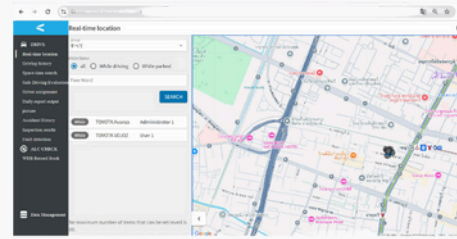

Drive with confidence with a Japanese-standard dashcam, equipped with built-in tracking and ADAS.

This cutting-edge technology is designed to monitor driving conditions and assess driver behavior.

EASY VIDEO MONITORING

- > Auto data upload for the incident/danger behaviour.
- > Remote access to SD storage.

FLEET MANAGEMENT

- > Realtime location track per 15 sec.
- > History data stored to cloud for 1 year.

REDUCE ACCIDENTS