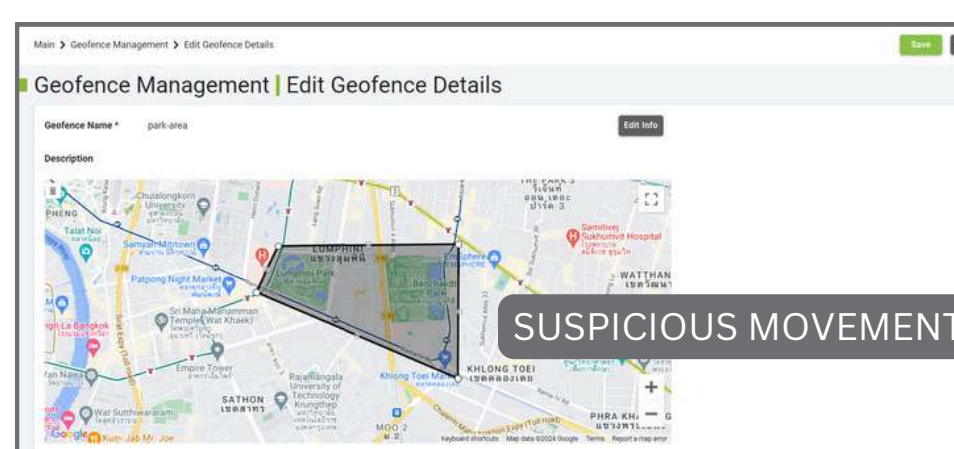

Our fleet management service is cloud-based, enabling you, as a fleet manager, to efficiently and reliably manage vehicles through a monitor.

Tracking Vehicle Usage

Vehicle status monitoring

Theft

Operating Status

Personal use / slacking

Driving condition / history

Display driving status and history on a map to quickly grasp vehicle location and distance.

Notify of suspicious movements

Notify you immediately of any suspicious vehicle movement outside of operating hours.

Safe Driving Support / Driving Scoring

Driving situation

Display occurrences of sudden braking and sharp steering on a map to enable accurate understanding of driving conditions and sharing of dangerous spots.