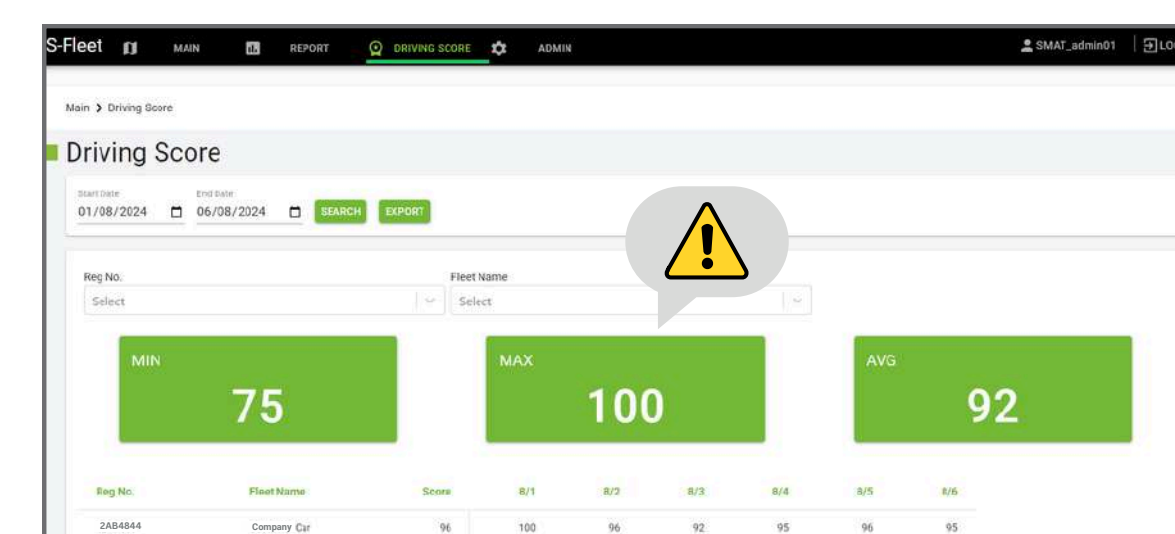

Personal use / slacking

Driving condition / history

Display driving status and history on a map to quickly grasp vehicle location and distance.

Notify of suspicious movements

Notify you immediately of any suspicious vehicle movement outside of operating hours.

Safe Driving Support / Driving Scoring

Driving situation

Display occurrences of sudden braking and sharp steering on a map to enable accurate understanding of driving conditions and sharing of dangerous spots.

Driving scoring

Additionally, scoring the safe driving status help us to provide guidance to vehicles with dangerous driving behavior.

Collision Detection

WORK IN PROGRESS >>> COMING SOON

Accident detection information