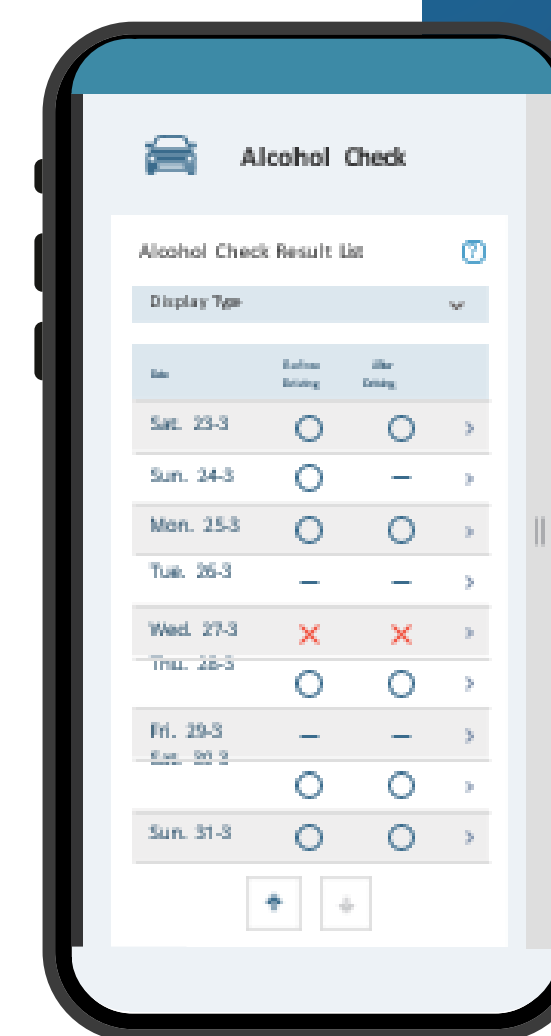

Personal use / slacking

Driving condition / history

Display driving status and history on a map to quickly grasp vehicle location and distance.

Notify of suspicious movements

Notify you immediately of any suspicious vehicle movement outside of operating hours.

Safe Driving Support / Driving Scoring

Driving situation

Display occurrences of sudden braking and sharp steering on a map to enable accurate understanding of driving conditions and sharing of dangerous spots.

Alcohol Check Record Management

[Free bundle application trial until Dec 2024, for the introductory phase]

Easy form entry

Input form

Drivers can easily record their alcohol test results on their smartphones.

*This service does not include Alcohol Tester Device.

Check the list

Administrators can view the input status and content of all drivers in a list, reducing data management effort and preventing missed entries.