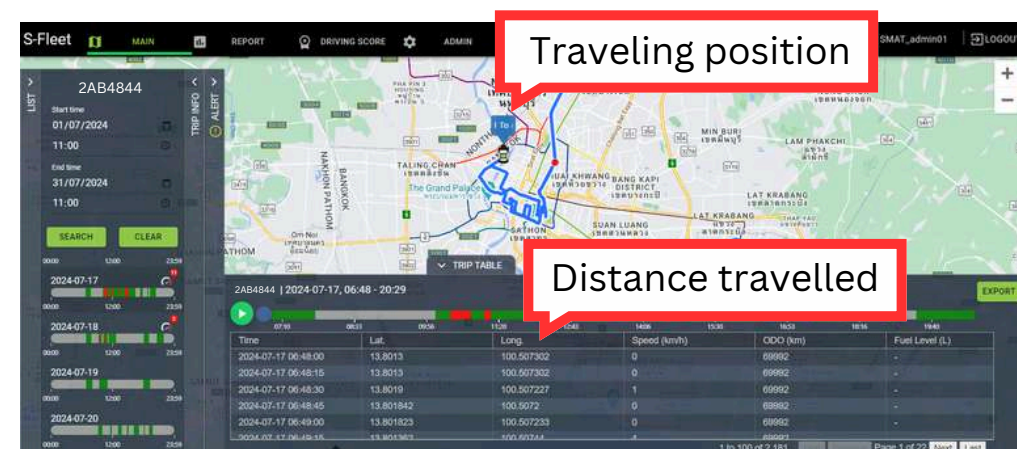

Our fleet management service is cloud-based, enabling you, as a fleet manager, to efficiently and reliably manage vehicles through a monitor.

Tracking Vehicle Usage

Vehicle status monitoring

Theft

Operating Status

Personal use / slacking

Driving condition / history

Display driving status and history on a map to quickly grasp vehicle location and distance.

Notify of suspicious movements

Notify you immediately of any suspicious vehicle movement outside of operating hours.

Safe Driving Support / Driving Scoring

Driving situation

Display occurrences of sudden braking and sharp steering on a map to enable accurate understanding of driving conditions and sharing of dangerous spots.