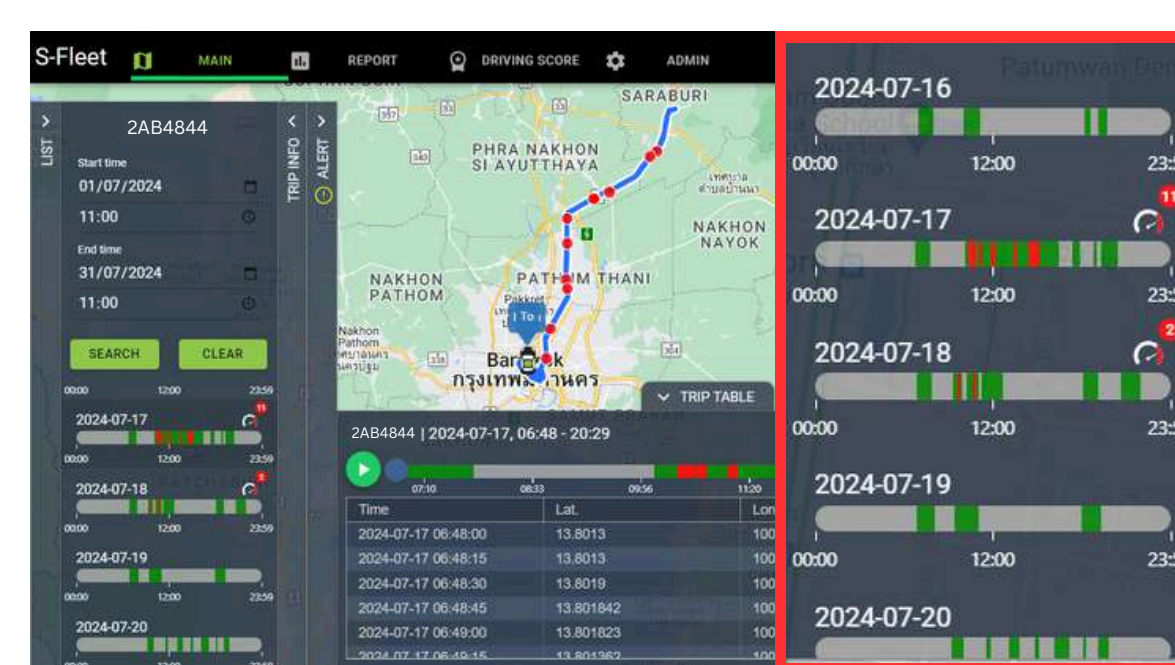

Personal use / slacking

Driving condition / history

Display driving status and history on a map to quickly grasp vehicle location and distance.

Notify of suspicious movements

Notify you immediately of any suspicious vehicle movement outside of operating hours.

Safe Driving Support / Driving Scoring

Driving situation

Display occurrences of sudden braking and sharp steering on a map to enable accurate understanding of driving conditions and sharing of dangerous spots.